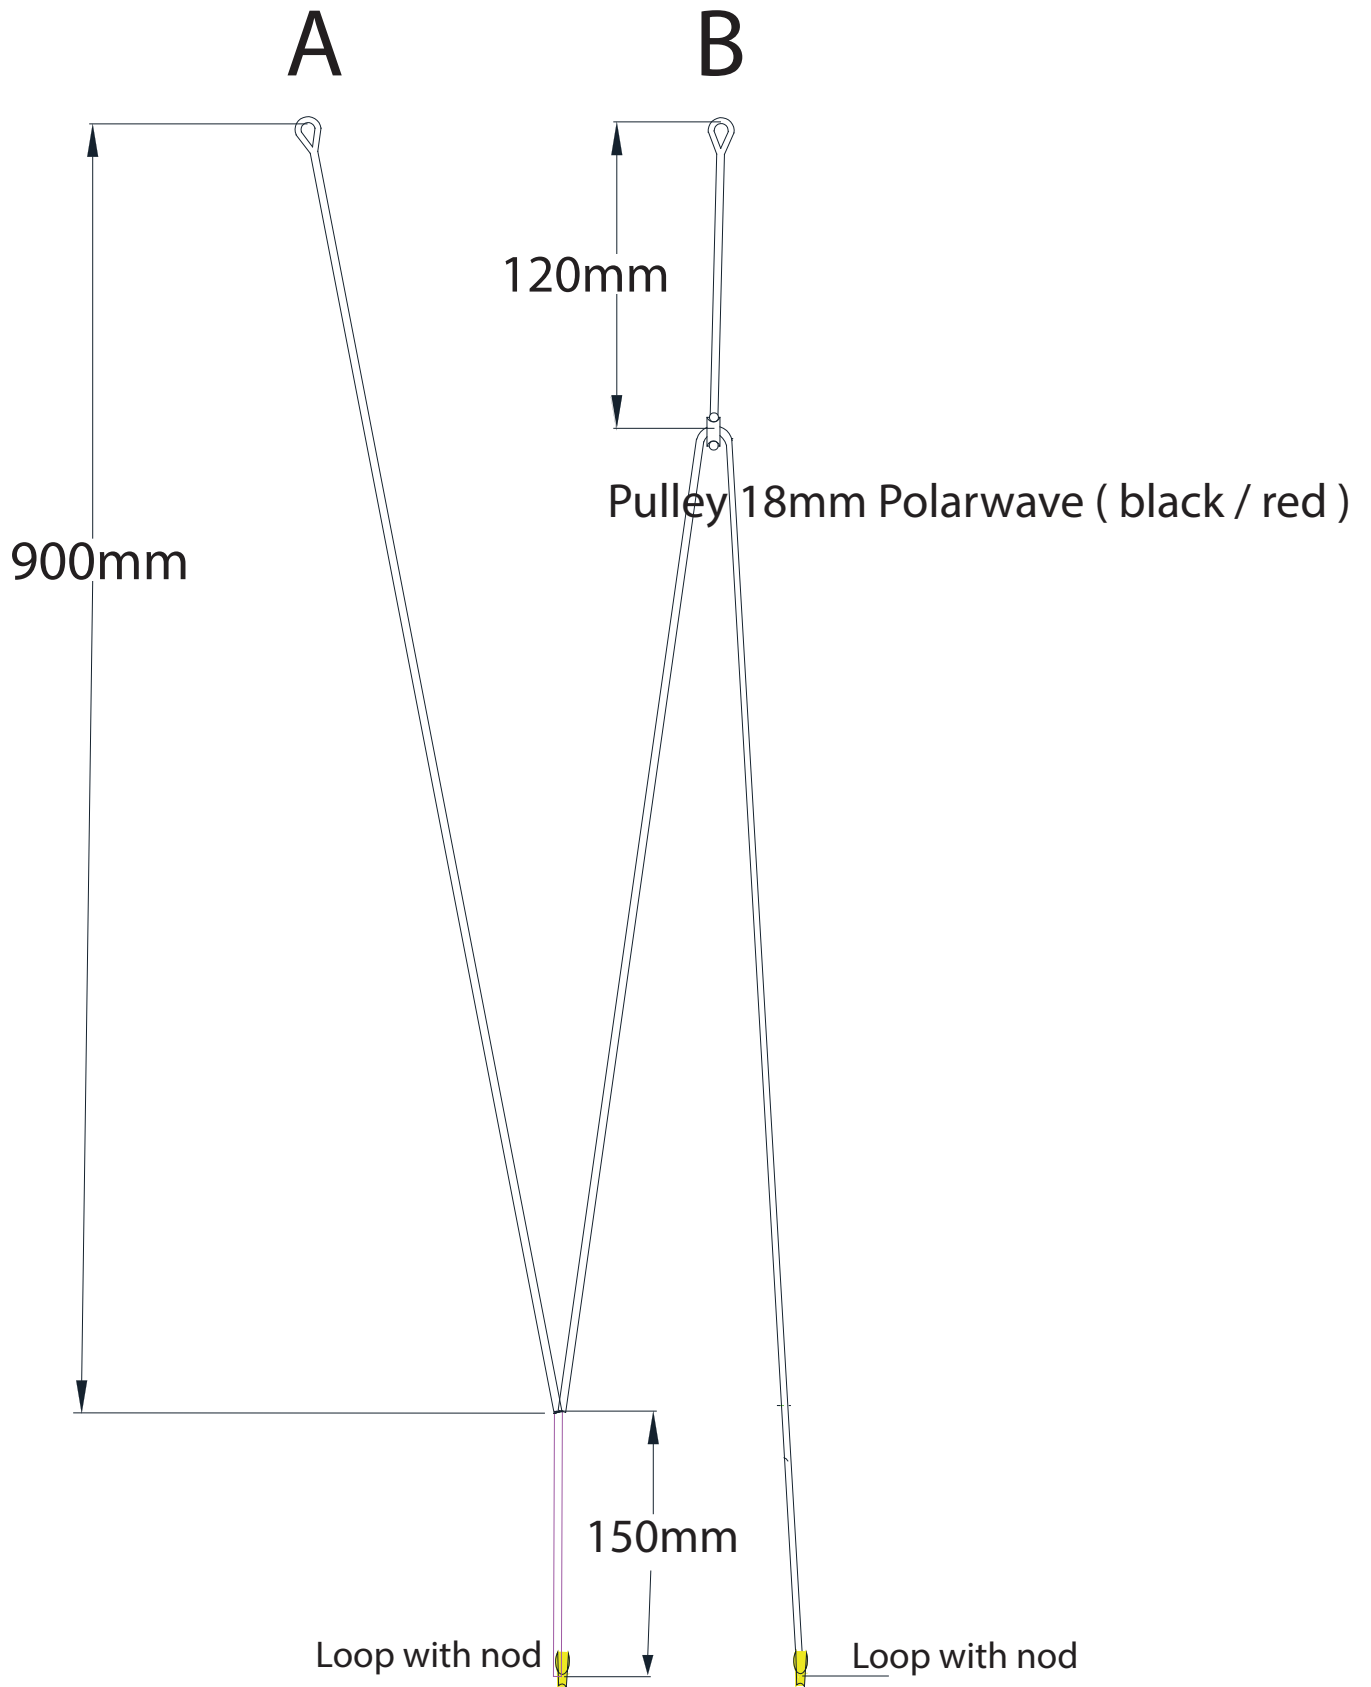

Flash Riser

All lines in Cusin 3mm, 12999 grey